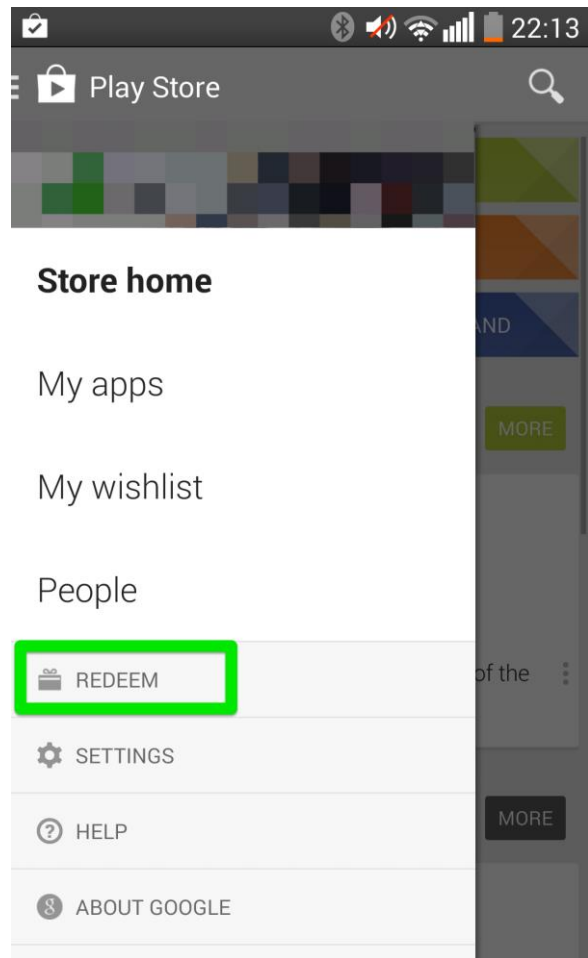

### Redeeming a Google Play gift card

1. Scratch off the silver protective tape

2. Open the Google Play app on your phone or tablet

- Slide your finger to the right to open the navigation drawer
- Tap on the **Redeem** option in the drawer

- Enter the code from the gift card
- Confirm your redemption